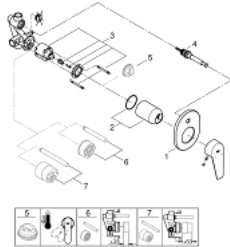

29 039 001 BAUEDGE SINGLE-LEVER BATH/SHOWER MIXER

PRODUCT DESCRIPTION

- Colour: chrome
- concealed installation
- consisting of:
- set for final installation
- concealed body
- GROHE Long-Life 46 mm ceramic cartridge
- GROHE Long-Life finish
- adjustable flow rate limiter
- automatic diverter: bath/shower
- escutcheon- and shaft-sealing
- optional temperature limiter ref. no. 46 375 000

29 039 001 **BAUEDGE SINGLE-LEVER BATH/SHOWER MIXER**

SPARE PARTS, September 2018 – now

- 1: Escutcheon (Order-nr. 46772000)
- 2: Shield (Order-nr. 09038000)
- 3: Cartridge (Order-nr. 46048000)
- 4: Diverter (Order-nr. 46737000)
- 5: Temperature limiter (Order-nr. 46308000)*
- 6: Extension set (Order-nr. 46191000)*
- 7: Extension set (Order-nr. 46343000)*