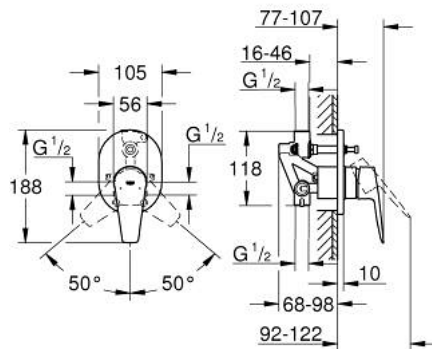

29 039 001 BAUEDGE SINGLE-LEVER BATH/SHOWER MIXER

PRODUCT DESCRIPTION

- Colour: chrome
- concealed installation
- consisting of:
- set for final installation
- concealed body
- GROHE Long-Life 46 mm ceramic cartridge
- GROHE Long-Life finish
- adjustable flow rate limiter
- automatic diverter: bath/shower
- escutcheon- and shaft-sealing
- optional temperature limiter ref. no. 46 375 000

29 039 001 **BAUEDGE SINGLE-LEVER BATH/SHOWER MIXER**

SPARE PARTS, September 2018 – now

- 1: Escutcheon (Order-nr. 46772000)
- 2: Shield (Order-nr. 09038000)
- 3: Cartridge (Order-nr. 46048000)
- 4: Diverter (Order-nr. 46737000)
- 5: Temperature limiter (Order-nr. 46308000)*
- 6: Extension set (Order-nr. 46191000)*
- 7: Extension set (Order-nr. 46343000)*